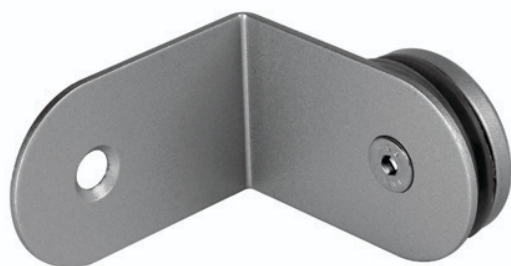

PRODUCT SHEET

Description:

Glass/Wood Connector 90DG, Brass, CPL, Outer Mounting, 62,5x62,5x40mm

Item number:

22.10.066-0

Units	Box	Carton	HS Code	Barcode
Pcs.	0	70	8302420090	
				5704866082570

SISO A/S

Mileparken 11
DK-2740 Skovlunde
Denmark
VAT: DK 24786013

Phone +45 45 830 900

www.siso.dk
siso@siso.dk

Danske Bank
Nytorv Branch
Copenhagen
SWIFT: DABADKKK

Account no.
4180 3112 112936
IBAN Account
DK7230003112112936