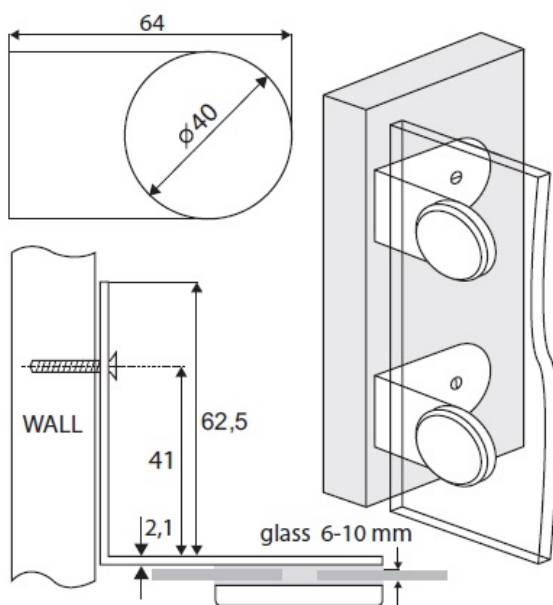

PRODUCT SHEET

Description:

Glass/Wood Connector 90DG, Brass, CPL, Outer Mounting, 62,5x62,5x40mm

Item number:

22.10.066-0

Units	Box	Carton	HS Code	Barcode
Pcs.	0	70	8302420090	
				5704866082570

SISO A/S

Mileparken 11
DK-2740 Skovlunde
Denmark
VAT: DK 24786013

Phone +45 45 830 900

www.siso.dk
siso@siso.dk

Danske Bank
Nytorv Branch
Copenhagen
SWIFT: DABADKKK

Account no.
4180 3112 112936
IBAN Account
DK7230003112112936